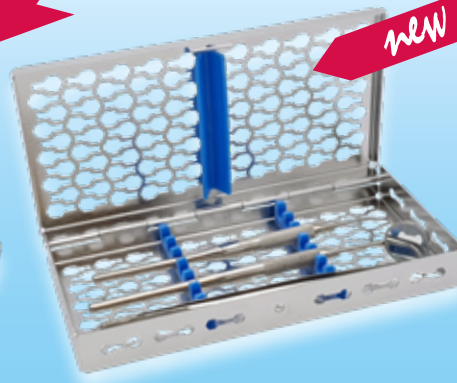

Hand Instrument Holders

Flat Cassettes

CASSETTE 18 x 13

• Ref. 182062 - Size 18 x 13 x 2,5 cm
For 10 instruments

CASSETTE 18 x 9

• Ref. 182055
Size 18 x 9,5 x 2,5 cm
For 7 instruments

CASSETTE 18 x 6

• Ref. 182063
Size 18 x 6,5 x 2,5 cm
For 5 instruments

Flat GALAXY Cassettes

CASSETTE 18 x 13

• Ref. 183062
Size 18 x 13 x 2,5 cm
For 10 instruments

CASSETTE 18 x 9

• Ref. 183055
Size 18 x 9,5 x 2,5 cm
For 7 instruments

CASSETTE 18 x 6

• Ref. 183063
Size 18 x 6,5 x 2,5 cm
For 5 instruments

GALAXY Baskets

Expand your Cassettes!

The GALAXY Baskets are an extension to the 18x14* and 28x18** Cassettes : in addition to the instruments stored in the Cassettes, the Baskets will hold all kind of large instruments or accessories such as tweezers, hammers, elevators, syringes, bowls, etc...

Colours available : 2 3 4 5 7 13

Just place the Galaxy Cassette on top of the basket and lock on with the 2 end clips.

GALAXY BASKET 28x18

• Ref. 182020 - Size 28,5 x 18 x 3 cm (without end clips)

**Fits with Cassettes Ref. 182049 - 182027 - 182068 - 182058 - 182087