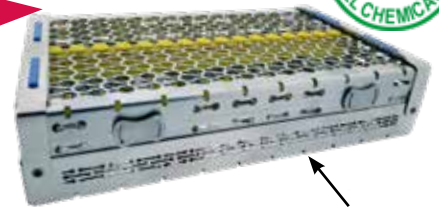

Flat GALAXY Cassettes

CASSETTE 18 x 13

• Ref. 183062
Size 18 x 13 x 2,5 cm
For 10 instruments

CASSETTE 18 x 9

• Ref. 183055
Size 18 x 9,5 x 2,5 cm
For 7 instruments

CASSETTE 18 x 6

• Ref. 183063
Size 18 x 6,5 x 2,5 cm
For 5 instruments

GALAXY Baskets

Expand your Cassettes!

The GALAXY Baskets are an extension to the 18x14* and 28x18** Cassettes : in addition to the instruments stored in the Cassettes, the Baskets will hold all kind of large instruments or accessories such as tweezers, hammers, elevators, syringes, bowls, etc...

Colours available : 2 3 4 5 7 13

Just place the Galaxy Cassette on top of the basket and lock on with the 2 end clips.

GALAXY BASKET 28x18

• Ref. 182020 - Size 28,5 x 18 x 3 cm (without end clips)

**Fits with Cassettes Ref. 182049 - 182027 - 182068 - 182058 - 182087