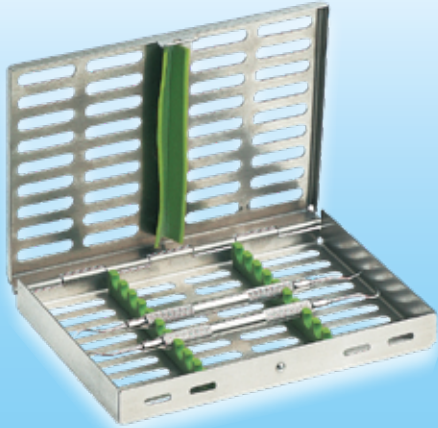

Hand Instrument Holders

Flat Cassettes

CASSETTE 18 x 13

• Ref. 182062 - Size 18 x 13 x 2,5 cm
For 10 instruments

CASSETTE 18 x 9

• Ref. 182055
Size 18 x 9,5 x 2,5 cm
For 7 instruments

CASSETTE 18 x 6

• Ref. 182063
Size 18 x 6,5 x 2,5 cm
For 5 instruments

Flat GALAXY Cassettes

CASSETTE 18 x 13

• Ref. 183062
Size 18 x 13 x 2,5 cm
For 10 instruments

CASSETTE 18 x 9

• Ref. 183055
Size 18 x 9,5 x 2,5 cm
For 7 instruments

CASSETTE 18 x 6

• Ref. 183063
Size 18 x 6,5 x 2,5 cm
For 5 instruments

GALAXY Baskets

Expand your Cassettes!

The GALAXY Baskets are an extension to the 18x14* and 28x18** Cassettes : in addition to the instruments stored in the Cassettes, the Baskets will hold all kind of large instruments or accessories such as tweezers, hammers, elevators, syringes, bowls, etc...

Colours available : 2 3 4 5 7 13

Just place the Galaxy Cassette on top of the basket and lock on with the 2 end clips.

GALAXY BASKET 28x18

• Ref. 182020 - Size 28,5 x 18 x 3 cm (without end clips)

**Fits with Cassettes Ref. 182049 - 182027 - 182068 - 182058 - 182087