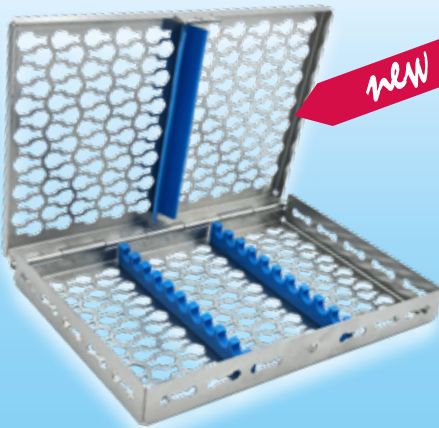

Hand Instrument Holders

Flat Cassettes

CASSETTE 18 x 13

• Ref. 182062 - Size 18 x 13 x 2,5 cm
For 10 instruments

CASSETTE 18 x 9

• Ref. 182055
Size 18 x 9,5 x 2,5 cm
For 7 instruments

CASSETTE 18 x 6

• Ref. 182063
Size 18 x 6,5 x 2,5 cm
For 5 instruments

Flat GALAXY Cassettes

CASSETTE 18 x 13

• Ref. 183062
Size 18 x 13 x 2,5 cm
For 10 instruments

CASSETTE 18 x 9

• Ref. 183055
Size 18 x 9,5 x 2,5 cm
For 7 instruments

CASSETTE 18 x 6

• Ref. 183063
Size 18 x 6,5 x 2,5 cm
For 5 instruments

GALAXY Baskets

Expand your Cassettes!

The GALAXY Baskets are an extension to the 18x14* and 28x18** Cassettes : in addition to the instruments stored in the Cassettes, the Baskets will hold all kind of large instruments or accessories such as tweezers, hammers, elevators, syringes, bowls, etc...

Colours available : 2 3 4 5 7 13

Just place the Galaxy Cassette on top of the basket and lock on with the 2 end clips.

GALAXY BASKET 28x18

• Ref. 182020 - Size 28,5 x 18 x 3 cm (without end clips)

**Fits with Cassettes Ref. 182049 - 182027 - 182068 - 182058 - 182087