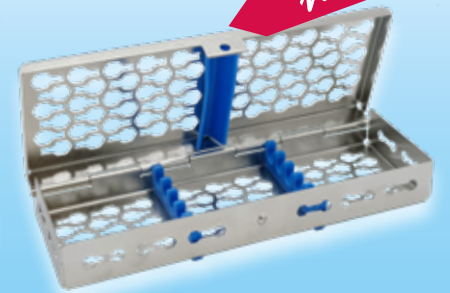

Hand Instrument Holders

Flat Cassettes

CASSETTE 18 x 13

• Ref. 182062 - Size 18 x 13 x 2,5 cm
For 10 instruments

CASSETTE 18 x 9

• Ref. 182055
Size 18 x 9,5 x 2,5 cm
For 7 instruments

CASSETTE 18 x 6

• Ref. 182063
Size 18 x 6,5 x 2,5 cm
For 5 instruments

Flat GALAXY Cassettes

CASSETTE 18 x 13

• Ref. 183062
Size 18 x 13 x 2,5 cm
For 10 instruments

CASSETTE 18 x 9

• Ref. 183055
Size 18 x 9,5 x 2,5 cm
For 7 instruments

CASSETTE 18 x 6

• Ref. 183063
Size 18 x 6,5 x 2,5 cm
For 5 instruments

GALAXY Baskets

Expand your Cassettes!

The GALAXY Baskets are an extension to the 18x14* and 28x18** Cassettes : in addition to the instruments stored in the Cassettes, the Baskets will hold all kind of large instruments or accessories such as tweezers, hammers, elevators, syringes, bowls, etc...

Colours available : 2 3 4 5 7 13

Just place the Galaxy Cassette on top of the basket and lock on with the 2 end clips.

GALAXY BASKET 28x18

• Ref. 182020 - Size 28,5 x 18 x 3 cm (without end clips)

**Fits with Cassettes Ref. 182049 - 182027 - 182068 - 182058 - 182087