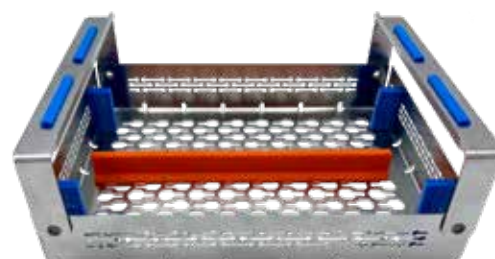

GALAXY Baskets

Expand your Cassettes!

The GALAXY Baskets are an extension to the 18x14* and 28x18** Cassettes : in addition to the instruments stored in the Cassettes, the Baskets will hold all kind of large instruments or accessories such as tweezers, hammers, elevators, syringes, bowls, etc...

Colours available : 2 3 4 5 7 13

Just place the Galaxy Cassette on top of the basket and lock on with the 2 end clips.

GALAXY BASKET 28x18

• Ref. 182020 - Size 28,5 x 18 x 3 cm (without end clips)

**Fits with Cassettes Ref. 182049 - 182027 - 182068 - 182058 - 182087

GALAXY BASKET 18x14

• Ref. 182010 - Size 18,5 x 14 x 3 cm (without end clips)

*Fits with Cassettes Ref. 182046 - 182066 - 182056