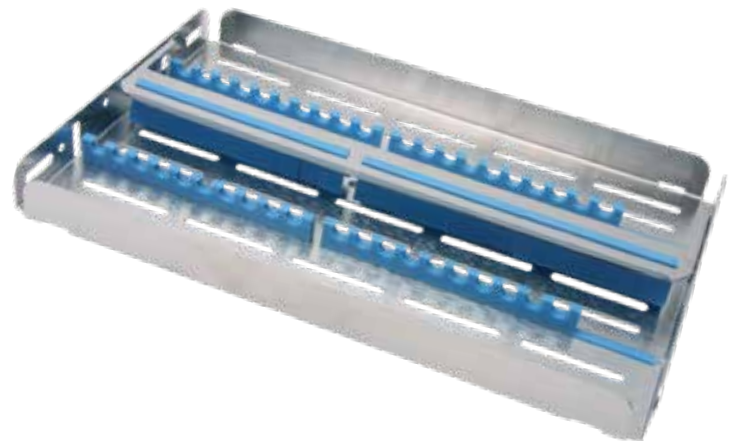

Hand Instrument Holders

Easy Trays

*More than a tray,
simpler than a cassette!*

Electropolished for a bright shiny, smooth surface finish. Stainless steel and silicone.

Equipped with a retractable closing clip - hinged to the cassette, so it can never be lost - firmly holding the instruments when closed.

Colours available :

EASY TRAY 18 X 14

- Ref. 183710 - Size 18 x 14 x 3 cm
- For 10 instruments + clear area for accessories

EASY TRAY 18 X 5

- Size 18 x 5 x 3 cm
- Ref. 183703 - for 3 instruments
 - Ref. 183704 - for 4 instruments

EASY TRAY 21 X 18

- Ref. 183715 - Size 21 x 18 x 3 cm
- For 15 instruments + clear area for accessories

EASY TRAY 18 X 7

- Ref. 183700 - Size 18 x 7 x 3 cm
- For 5 instruments

EASY TRAY 28 X 18

- Ref. 183720 - Size 28 x 18 x 3 cm
- For 20 instruments + clear area for accessories

EASY TRAY 18 X 10

- Ref. 183705 - Size 18 x 10 x 3 cm
- For 5 instruments + clear area for accessories