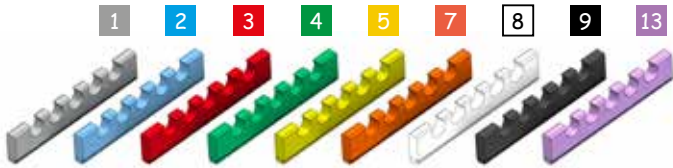

Hand Instrument Holders

Easy Trays

*More than a tray,
simpler than a cassette!*

Electropolished for a bright shiny, smooth surface finish. Stainless steel and silicone.

Equipped with a retractable closing clip - hinged to the cassette, so it can never be lost - firmly holding the instruments when closed.

Colours available :

EASY TRAY 18 X 14

- Ref. 183710 - Size 18 x 14 x 3 cm
- For 10 instruments + clear area for accessories

EASY TRAY 18 X 5

- Size 18 x 5 x 3 cm
- Ref. 183703 - for 3 instruments
 - Ref. 183704 - for 4 instruments

EASY TRAY 21 X 18

- Ref. 183715 - Size 21 x 18 x 3 cm
- For 15 instruments + clear area for accessories

EASY TRAY 18 X 7

- Ref. 183700 - Size 18 x 7 x 3 cm
- For 5 instruments

EASY TRAY 28 X 18

- Ref. 183720 - Size 28 x 18 x 3 cm
- For 20 instruments + clear area for accessories

EASY TRAY 18 X 10

- Ref. 183705 - Size 18 x 10 x 3 cm
- For 5 instruments + clear area for accessories