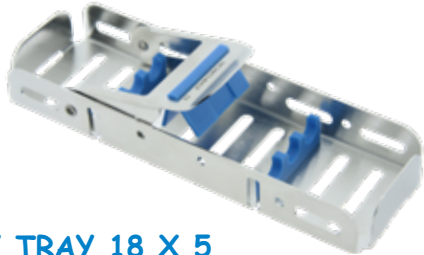

Hand Instrument Holders

Easy Trays

*More than a tray,
simpler than a cassette!*

Electropolished for a bright shiny, smooth surface finish. Stainless steel and silicone.

Equipped with a retractable closing clip - hinged to the cassette, so it can never be lost - firmly holding the instruments when closed.

Colours available :

EASY TRAY 18 X 14

- Ref. 183710 - Size 18 x 14 x 3 cm
- For 10 instruments + clear area for accessories

EASY TRAY 18 X 5

- Size 18 x 5 x 3 cm
- Ref. 183703 - for 3 instruments
 - Ref. 183704 - for 4 instruments

EASY TRAY 21 X 18

- Ref. 183715 - Size 21 x 18 x 3 cm
- For 15 instruments + clear area for accessories

EASY TRAY 18 X 7

- Ref. 183700 - Size 18 x 7 x 3 cm
- For 5 instruments

EASY TRAY 28 X 18

- Ref. 183720 - Size 28 x 18 x 3 cm
- For 20 instruments + clear area for accessories

EASY TRAY 18 X 10

- Ref. 183705 - Size 18 x 10 x 3 cm
- For 5 instruments + clear area for accessories