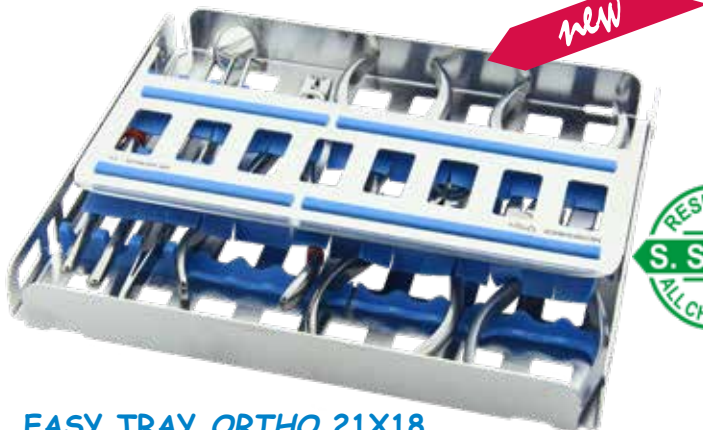

Colours available :

EASY TRAY **ORTHO** 18X14

• Ref. 183730 - Size 18 x 14 x 3 cm

The closing clip is hinged and retractable. It has been designed for good instrument retention whilst at the same time ensuring thorough cleaning and sterilization.

A few more useful accessories...

PLUG'IN 2 H.4 CM

• Ref. 206023
 Size 2,5 x 2 x 4 cm
 (see the complete range on page 3)

MULTI PLUG'IN 4+1

• Ref. 190408
 Size 4 x 2,5 x 4,2 cm
 (see the complete range on page 6)

EASY TRAY **ORTHO** 21X18

• Ref. 183732 - Size 21 x 18 x 3 cm

ORTHO Cassette

Maximum storage!

Equipped with a special holder allowing vertical placement of a maximum of 10 pliers + 9 compartments for long instruments + 1 area for 4 ligature pliers.

EASY TRAY **ORTHO** 28X18

• Ref. 183734 - Size 28 x 18 x 3 cm

ORTHO CASSETTE

• Ref. 182030
 Size 12 x 8 x 17,5 cm