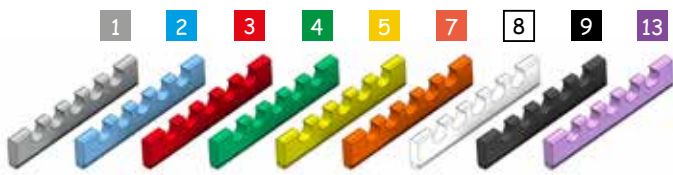

Hand Instrument Holders

Easy Clips

Retractable clip with a fixed hinge, so it can never be lost.

Stainless steel and silicone. Electropolished to give a bright shiny surface finish.

Can be used as a complement to standard 28x18 or 18x14 trays.

Very open holders for a better cleaning process.

Colours available :

EASY CLIP 10

- Ref. 182910 - Size 18 x 12,8 x 3 cm
Silicone holder for 10 instruments

EASY CLIP 3

- Ref. 182903 - Size 18 x 5,5 x 3 cm
Silicone holder for 3 instruments

EASY CLIP 15

- Ref. 182912 - Size 20,7 x 18 x 3 cm
Silicone holder for 15 instruments

EASY CLIP 5

- Ref. 182900 - Size 18 x 8,5 x 3 cm
Silicone holder for 5 instruments

EASY CLIP 20

- Ref. 182920 - Size 25 x 18 x 3 cm
Silicone holder for 20 instruments