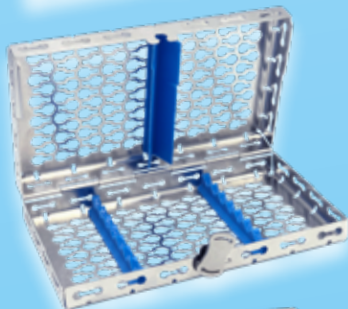

### CASSETTE 28 X 18 GALAXY

Size 28,5 x 18 x 3,4 cm  
removable cover

- Ref. 182049 - For 20 instruments
- Ref. 182027 - For 12 instruments
- + clear area

ergonomic and intuitive closing system

### CASSETTE 18 X 20 GALAXY

Size 18,5 x 20,5 x 3,4 cm  
removable cover

- Ref. 182048 - For 10 instruments
- + clear area

Set of 2 Clips (1 Clip for Pliers + 1 Clip for Scissors)

- Ref. 182053-B

### CASSETTE 18 X 14 GALAXY

Size 18,5 x 14 x 3,4 cm

- Ref. 182046 - For 10 instruments

### CASSETTE 18 X 10 GALAXY

Size 18,5 x 10,8 x 3,4 cm

- Ref. 182025 - For 7 instruments