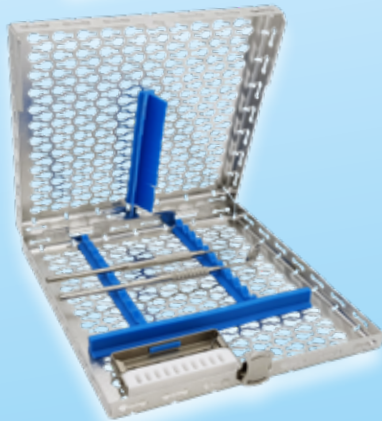

## GALAXY Cassettes

High quality lattice style makes the water action more efficient during cleaning in a washer disinfector.

### CASSETTE 28 X 18 GALAXY

Size 28,5 x 18 x 3,4 cm  
removable cover

- Ref. 182049 - For 20 instruments
- Ref. 182027 - For 12 instruments
- + clear area

ergonomic and intuitive closing system

### CASSETTE 18 X 20 GALAXY

Size 18,5 x 20,5 x 3,4 cm  
removable cover

- Ref. 182048 - For 10 instruments
- + clear area

Set of 2 Clips (1 Clip for Pliers + 1 Clip for Scissors)

- Ref. 182053-B

### CASSETTE 18 X 14 GALAXY

Size 18,5 x 14 x 3,4 cm

- Ref. 182046 - For 10 instruments