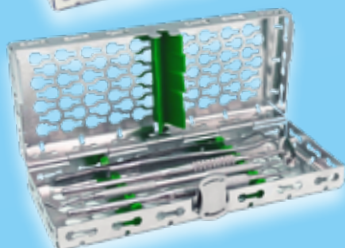

### CASSETTE 28 X 18 GALAXY

Size 28,5 x 18 x 3,4 cm  
removable cover

- Ref. 182049 - For 20 instruments
- Ref. 182027 - For 12 instruments
- + clear area

ergonomic and intuitive closing system

### CASSETTE 18 X 20 GALAXY

Size 18,5 x 20,5 x 3,4 cm  
removable cover

- Ref. 182048 - For 10 instruments
- + clear area

Set of 2 Clips (1 Clip for Pliers + 1 Clip for Scissors)

- Ref. 182053-B

### CASSETTE 18 X 14 GALAXY

Size 18,5 x 14 x 3,4 cm

- Ref. 182046 - For 10 instruments

### CASSETTE 18 X 10 GALAXY

Size 18,5 x 10,8 x 3,4 cm

- Ref. 182025 - For 7 instruments