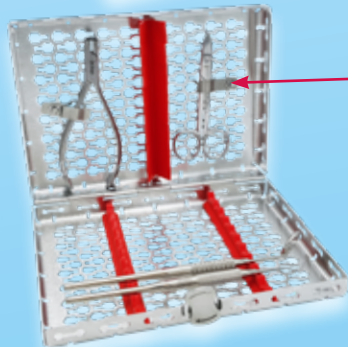

### CASSETTE 28 X 18 GALAXY

Size 28,5 x 18 x 3,4 cm  
removable cover

- Ref. 182049 - For 20 instruments
- Ref. 182027 - For 12 instruments
- + clear area

ergonomic and intuitive closing system

### CASSETTE 18 X 20 GALAXY

Size 18,5 x 20,5 x 3,4 cm  
removable cover

- Ref. 182048 - For 10 instruments
- + clear area

Set of 2 Clips (1 Clip for Pliers + 1 Clip for Scissors)

- Ref. 182053-B

### CASSETTE 18 X 14 GALAXY

Size 18,5 x 14 x 3,4 cm

- Ref. 182046 - For 10 instruments