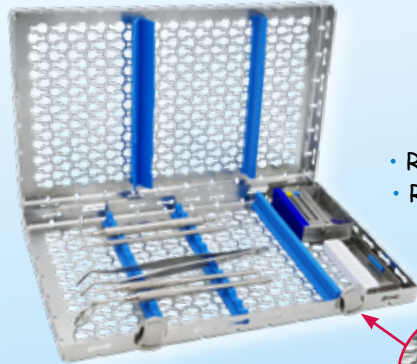

# Hand Instrument Holders

Help your practice increase efficiency, move to cassette management!

Colours available : 2 3 4 5 7 13

New colours!

## GALAXY Cassettes

High quality lattice style makes the water action more efficient during cleaning in a washer disinfector.

### CASSETTE 28 X 18 GALAXY

Size 28,5 x 18 x 3,4 cm  
removable cover

- Ref. 182049 - For 20 instruments
- Ref. 182027 - For 12 instruments
- + clear area

ergonomic and intuitive closing system

### CASSETTE 18 X 20 GALAXY

Size 18,5 x 20,5 x 3,4 cm  
removable cover

- Ref. 182048 - For 10 instruments
- + clear area

Set of 2 Clips (1 Clip for Pliers + 1 Clip for Scissors)

- Ref. 182053-B