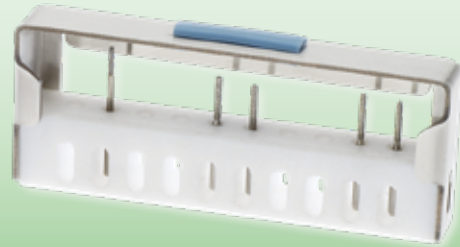

## Bur Flash *Simple and Practical!*

Stainless Steel, teflon and silicone.

An open and light holder making it easy to see, clean and sterilize all of your burs.

### BUR FLASH 5 HOLES

Size 4,3 x 3,3 x 1,3 cm

- Bur Flash 5 holes FG..... Ref. 190226
- Bur Flash 5 holes MX (3FG + 2CA)..... Ref. 190225

### BUR FLASH 10 HOLES

Size 7,3 x 3,3 x 1,3 cm

- Bur Flash 10 holes FG..... Ref. 190221
- Bur Flash 10 holes MX (5FG + 5CA)..... Ref. 190220

## Bur Dispensers *Excellent Value!*

Stainless Steel and teflon - Size 4,5 x 3 x 1,5 cm - 5 Holes - Can be turned in any direction.

Bur Dispensers are available in colour white **8** : FG - CA or MX (3 holes FG + 2 CA)