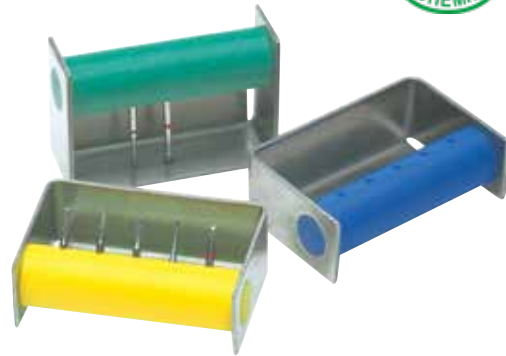

COLOURED BUR DISPENSER 5 HOLES

- Bur Dispenser - 5 holes FG Blue **2** ..... Ref. 190290-2
- Bur Dispenser - 5 holes FG Green **4** ..... Ref. 190290-4
- Bur Dispenser - 5 holes FG Yellow **5** ..... Ref. 190290-5

Bur Blocs